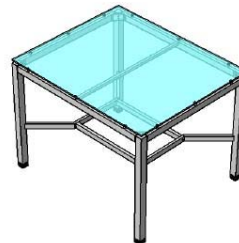

Rome

Aluminum Frame, powder coat.
Light Grey

Rome Dining, Rect, M, Base
ONLY 59x31in

ID# 7858

Rome Rectangular Dining Table
BASE ONLY - 59 x 31", For Acid
Washewd Glass, Light grey

Type:: Table, Dining

L: 31in W: 59in H: 29in

Rome Dining, Square, S, Base
ONLY 31x31in

ID# 7859

Rome Square Dining Table
BASE ONLY - 31", For Acid
Washewd Glass Top, Light grey

Type:: Table, Dining

L: 31in W: 31in H: 29in

Stainless Steel

Rome Bar, Rectangular 79x39in

ID# 6914

Rome Rectangular Bar Table -
Counter Height (39x79"),
Stainless <Glass to be ontop>

Type:: Table, Bar Counter

L: 39in W: 79in H: 35in

Rome Bar, Rectangular 47x39in

ID# 6911

Rome Rectangular Bar Table
(39x47"), Stainless <Glass to be
ontop>

Type:: Table, Bar Counter

L: 39in W: 47in H: 35in

Rome Dining, Rect, L, Base
ONLY 79x39in

ID# 8084

Rome Rectangular table BASE
ONLY, L. (79x39"), Stainless
Frame <Glass addtnl>

Type:: Table, Dining

L: 39in W: 79in H: 29in