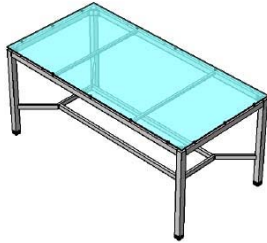

Rome

Aluminum Frame, powder coat.
Light Grey

Rome Dining, Rect, M, Base
ONLY 59x31in

ID# 7858

Rome Rectangular Dining Table
BASE ONLY - 59 x 31", For Acid
Washewd Glass, Light grey

Type:: Table, Dining

L: 31in W: 59in H: 29in

Rome Dining, Square, S, Base
ONLY 31x31in

ID# 7859

Rome Square Dining Table
BASE ONLY - 31", For Acid
Washewd Glass Top, Light grey

Type:: Table, Dining

L: 31in W: 31in H: 29in

Stainless Steel

Rome Bar, Rectangular 79x39in

ID# 6914

Rome Rectangular Bar Table -
Counter Height (39x79"),
Stainless <Glass to be ontop>

Type:: Table, Bar Counter

L: 39in W: 79in H: 35in

Rome Bar, Rectangular 47x39in

ID# 6911

Rome Rectangular Bar Table
(39x47"), Stainless <Glass to be
ontop>

Type:: Table, Bar Counter

L: 39in W: 47in H: 35in

Rome Dining, Rect, L, Base
ONLY 79x39in

ID# 8084

Rome Rectangular table BASE
ONLY, L. (79x39"), Stainless
Frame <Glass addtnl>

Type:: Table, Dining

L: 39in W: 79in H: 29in