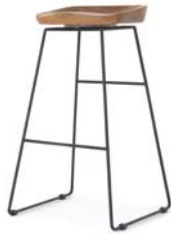

Type:: Bar Stool, Backless

L: 19in W: 19in H: 31in

Teak, Natural (Recycled "Rustic")

Sydney Bar Stool, Backless, Square

ID# 6708
Sydney Bar Stool, Teak/Stainless

Type:: Bar Stool, Backless

L: 17in W: 18in H: 31in

Teak/Stainless

Sydney Bar Stool, Backless, Square

ID# 7183
Sydney Backless Bar Stool

Type:: Bar Stool, Backless

L: 19in W: 20in H: 31in

Teak, Natural

Chairs

Bar Stool, Backless, Swivel

Kutai Bar Stool, Backless, Swivel New Item

ID# 8335
Kutai Swivel Bar Stool

Type:: Bar Stool, Backless

L: 16in W: 14in H: 31in

Teak, Natural (Recycled - Soft Rustic)